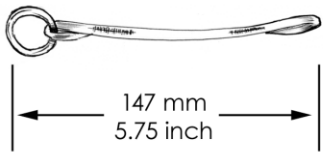

Soft link for Main canopies
PN: P 1487-00

Soft link for Reserve canopies
PN: P 1487-01

aerodyne

SOFT LINK INSTALLATION MANUAL

FLYAERODYNE.COM

©Aerodyne Research, LLC

1407 Flight Line Blvd. Unit 14 Deland, FL 32724 U.S.A.
Tel. +1.813.891.6300 Fax. +1.813.891.6315

Installation procedure on front and rear Reserve and Main risers:

Secure the Soft Link in the webbing pocket, and hand tack as shown: