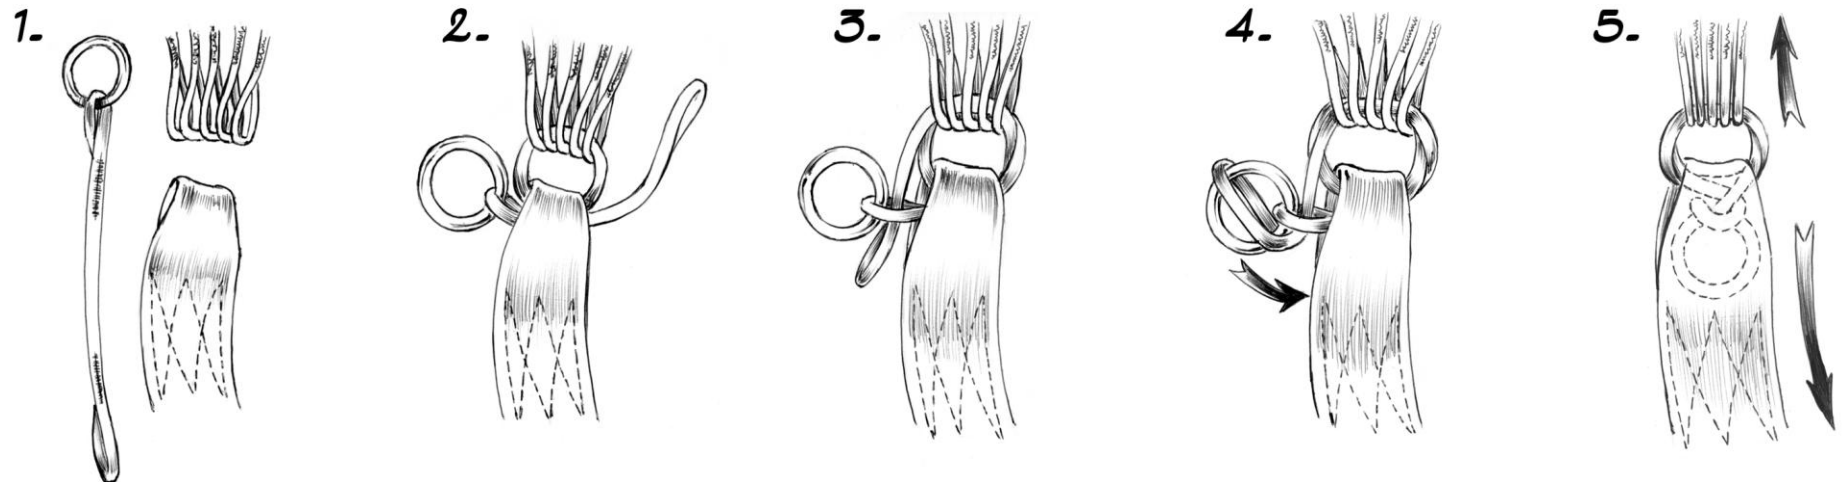

Soft link for Main canopies
PN: P 1487-00

Soft link for Reserve canopies
PN: P 1487-01

aerodyne

SOFT LINK INSTALLATION MANUAL

FLYAERODYNE.COM

©Aerodyne Research, LLC

1407 Flight Line Blvd. Unit 14 Deland, FL 32724 U.S.A.
Tel. +1.813.891.6300 Fax. +1.813.891.6315

Installation procedure on front and rear Reserve and Main risers:

Secure the Soft Link in the webbing pocket, and hand tack as shown: