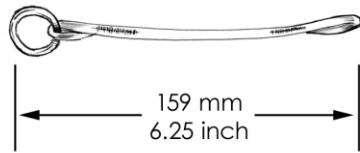

Soft link for Main canopies
PN: P 1487-00

Soft link for Reserve canopies
PN: P 1487-01

aerodyne

SOFT LINK INSTALLATION MANUAL

FLYAERODYNE.COM

©Aerodyne Research, LLC

1407 Flight Line Blvd. Unit 14 Deland, FL 32724 U.S.A.
Tel. +1.813.891.6300 Fax. +1.813.891.6315

Installation procedure on front and rear Reserve and Main risers:

Secure the Soft Link in the webbing pocket, and hand tack as shown: